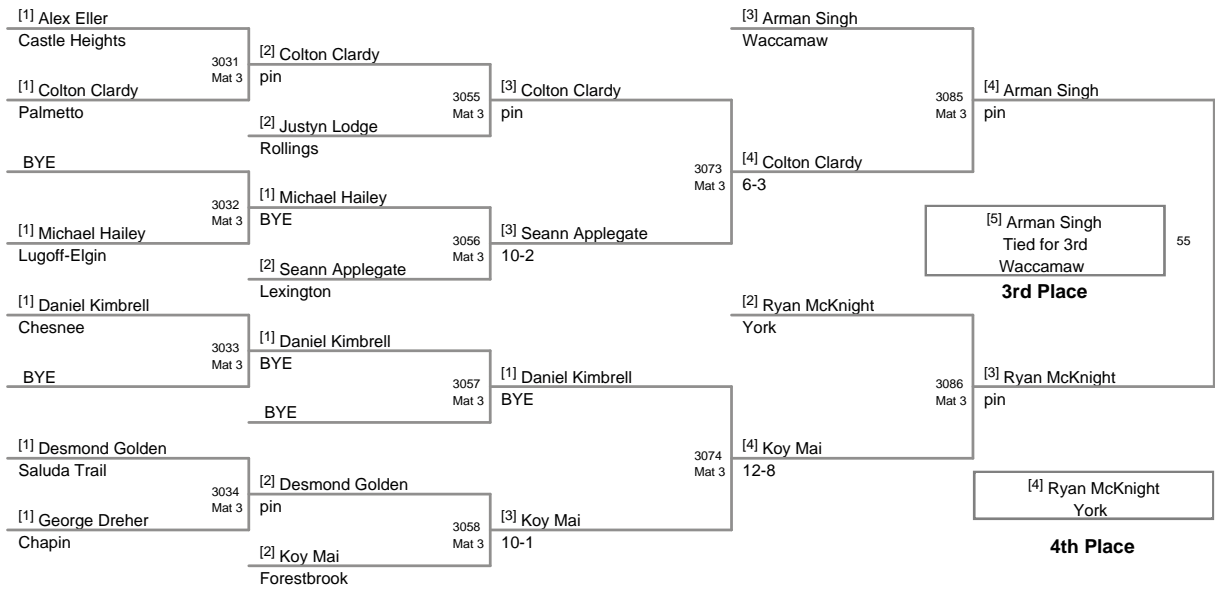

2011 Carolina Invitational
MS

105 Lbs