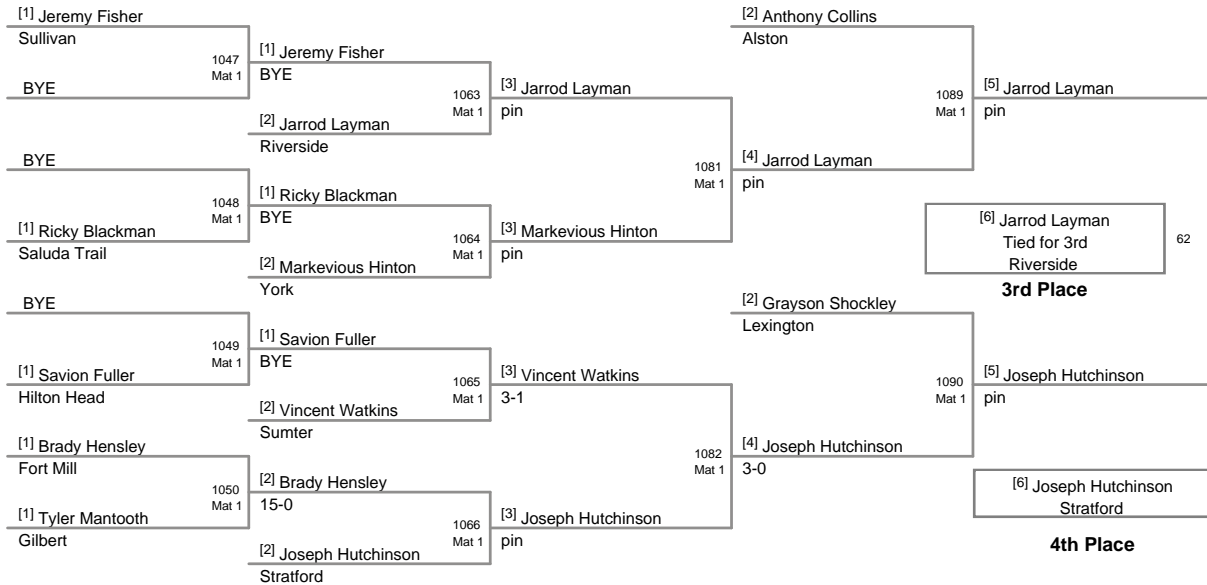

2011 Carolina Invitational
MS

150 Lbs