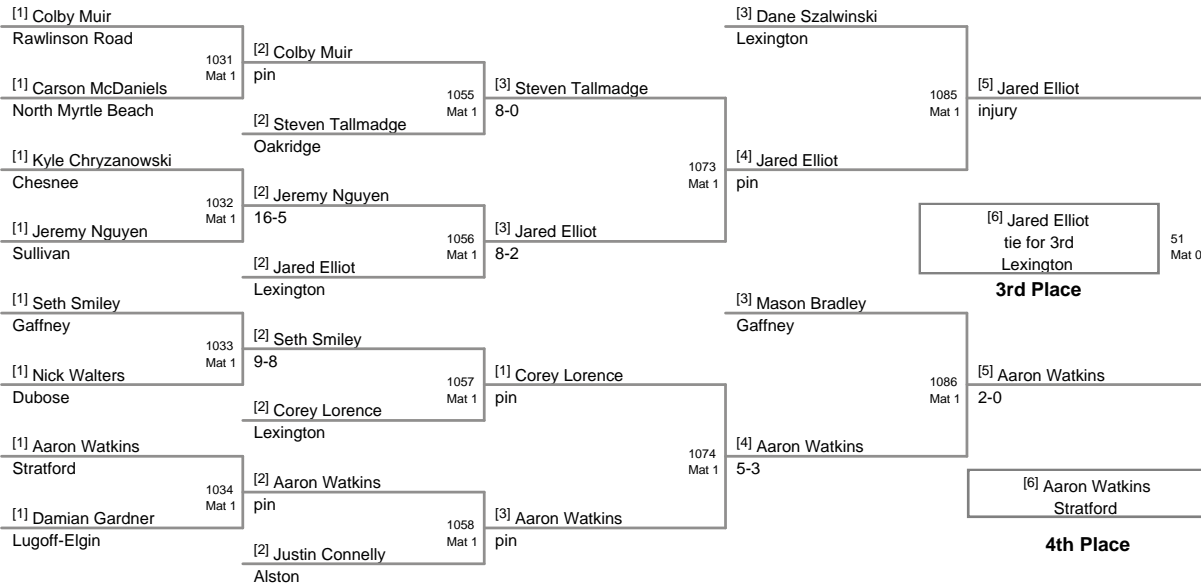

2011 Carolina Invitational
MS

85 Lbs