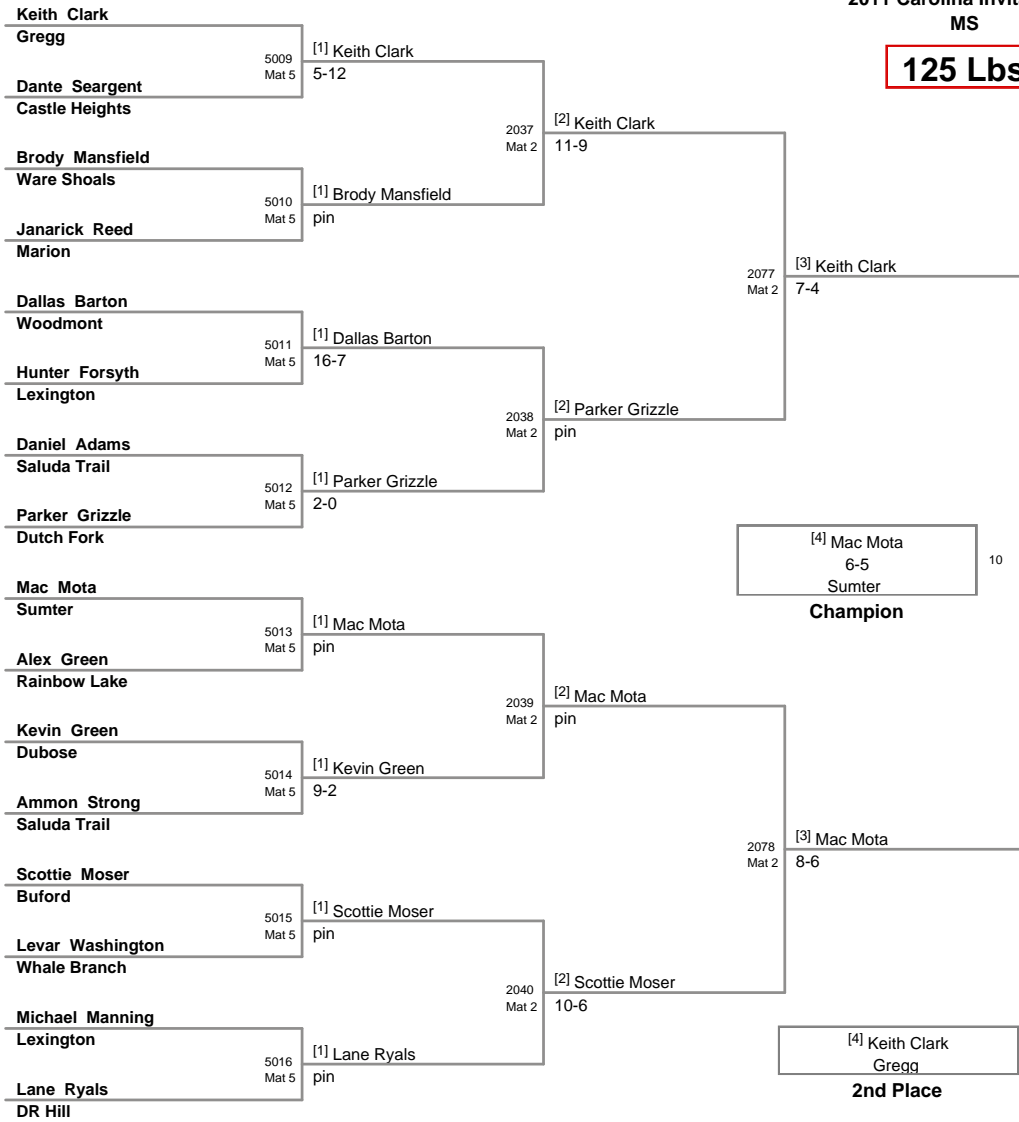

2011 Carolina Invitational
MS

125 Lbs