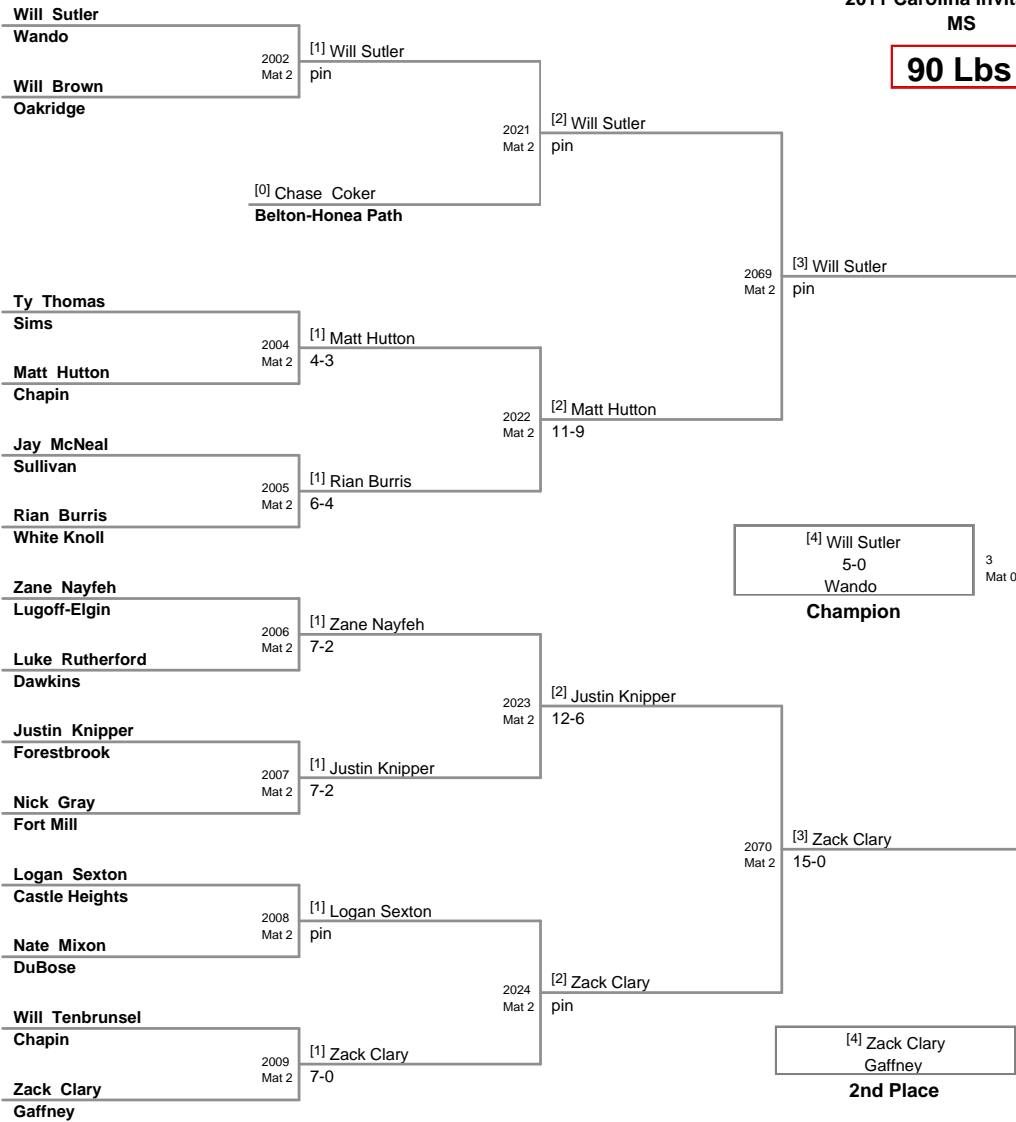

2011 Carolina Invitational
MS

90 Lbs