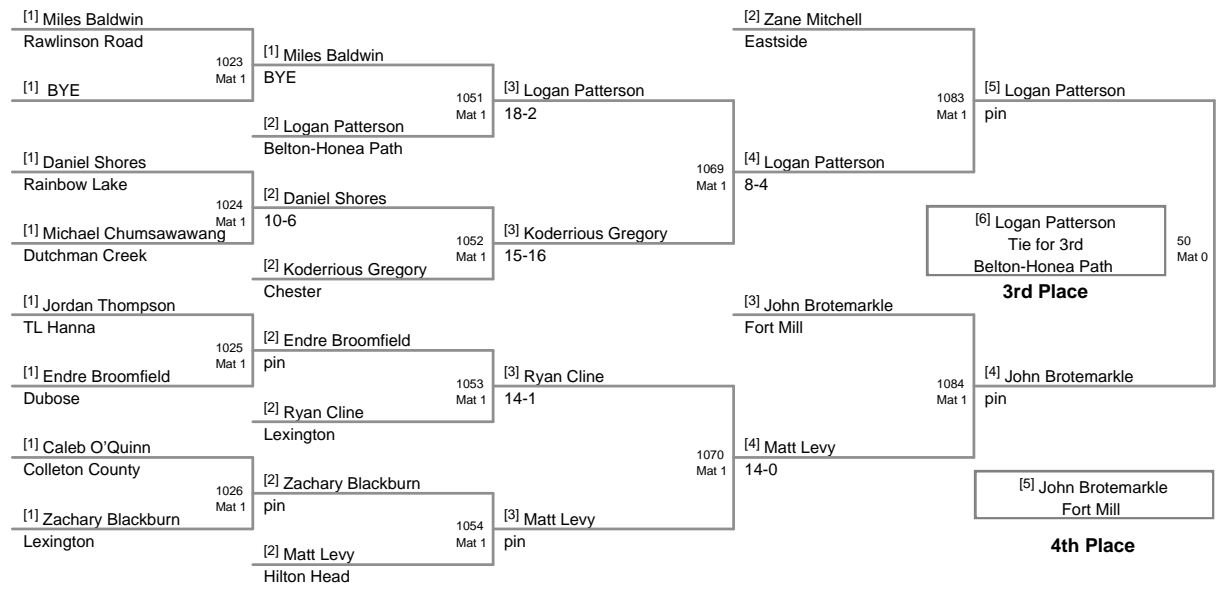

Plc	Points	Team	CH	CONS
51	9.5	Hillcrest	-	-
52	9	Carver	-	-
52	9	Dutch Fork	-	-
52	9	Gable	-	-
52	9	Hilton Head	-	-
52	9	Woodmont	-	-
57	5	Oakbrook	-	-
57	5	Travelers Rest	-	-
59	4	Beaufort	-	-
59	4	Clover	-	-
59	4	Greenwood	-	-
59	4	Robert Smalls	-	-
59	4	St. Andrews	-	-
59	4	Ware Shoals	-	-
65	3	Bamberg	-	-
65	3	Edisto	-	-
65	3	Rawlinson Road	-	-
68	0	Aynor	-	-
68	0	Carolina Forest	-	-
68	0	Chesnee	-	-
68	0	Colleton County	-	-
68	0	Dacusville	-	-
68	0	Daniel	-	-
68	0	Dawkins	-	-
68	0	Fair Forrest	-	-
68	0	Gilbert	-	-
68	0	Irmo	-	-
68	0	Loris	-	-
68	0	Whale Branch	-	-

2011 Carolina Invitational
MS

80 Lbs