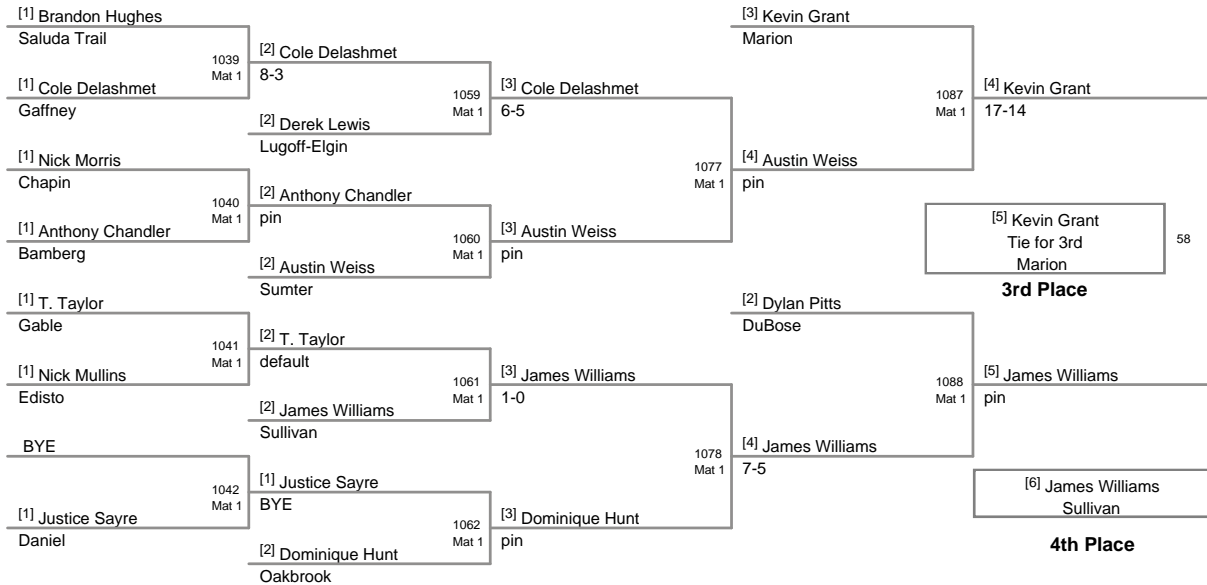

2011 Carolina Invitational
MS

120 Lbs