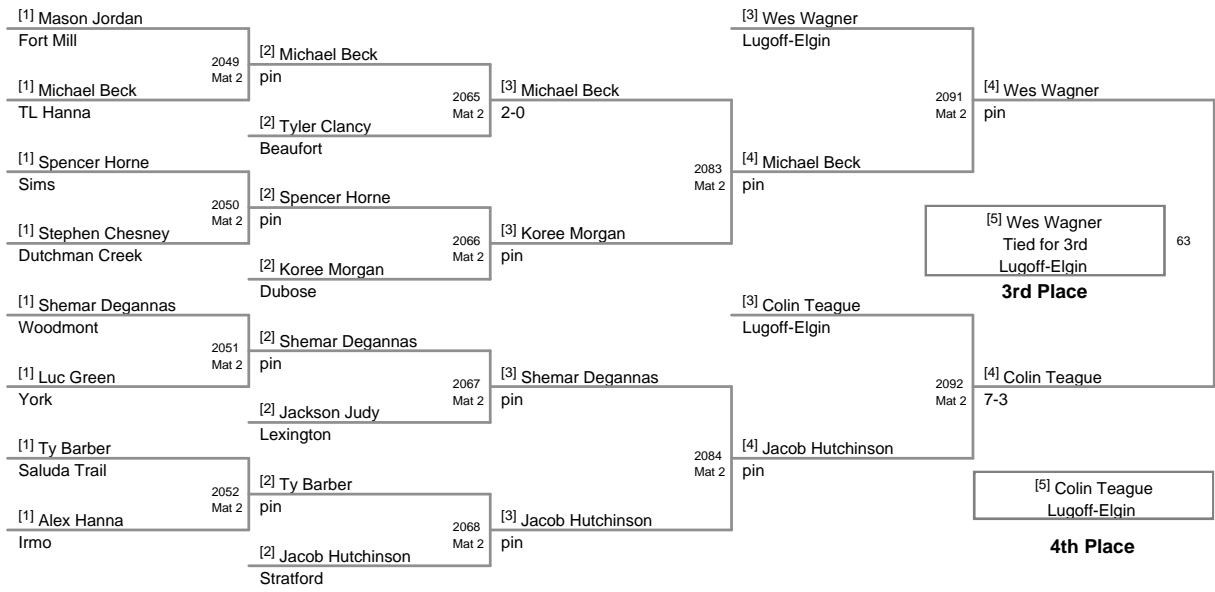

2011 Carolina Invitational
MS

160 Lbs