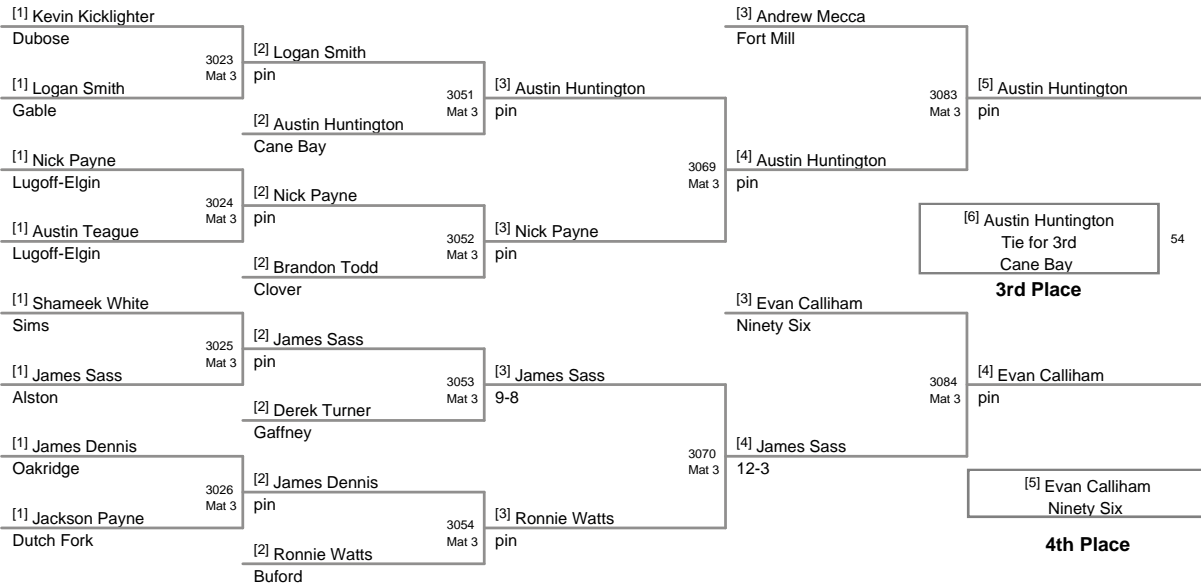

2011 Carolina Invitational
MS

100 Lbs