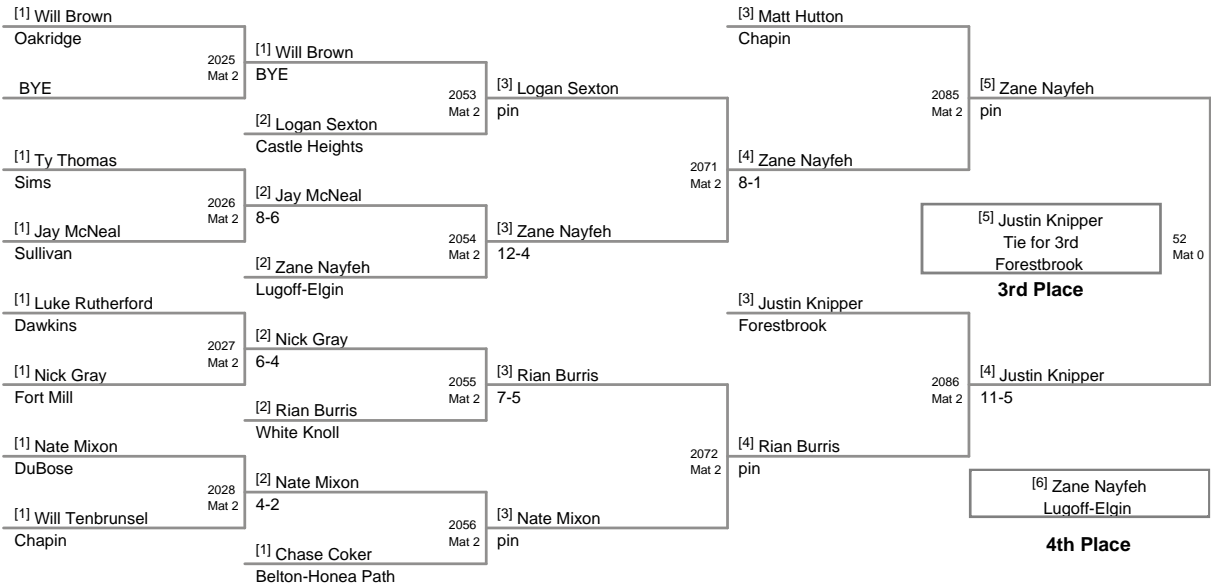

2011 Carolina Invitational
MS

90 Lbs