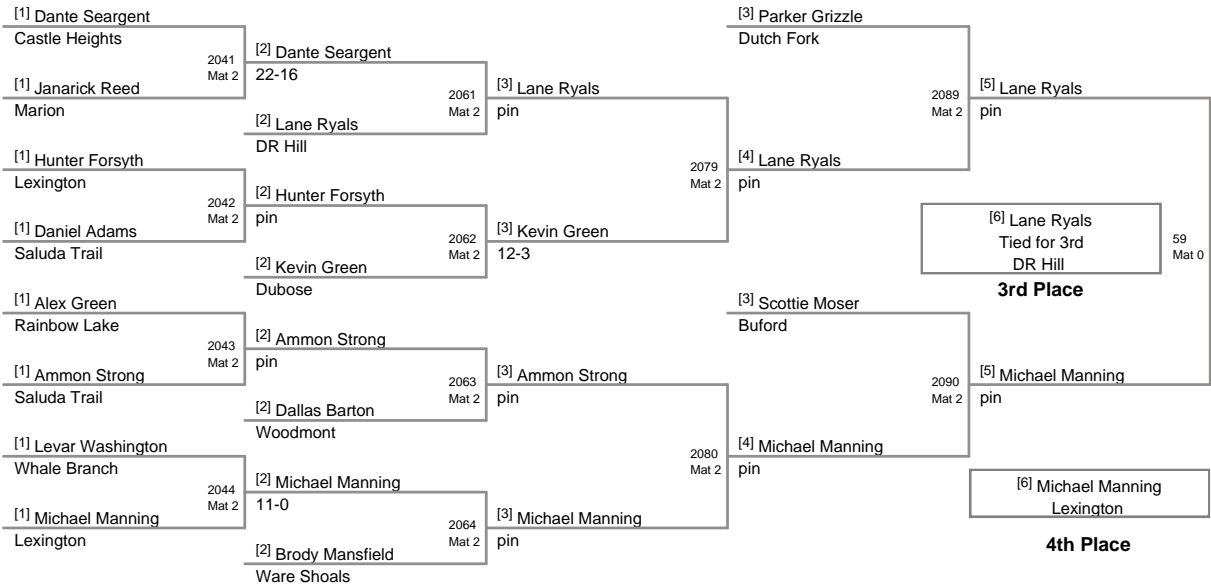

2011 Carolina Invitational
MS

125 Lbs