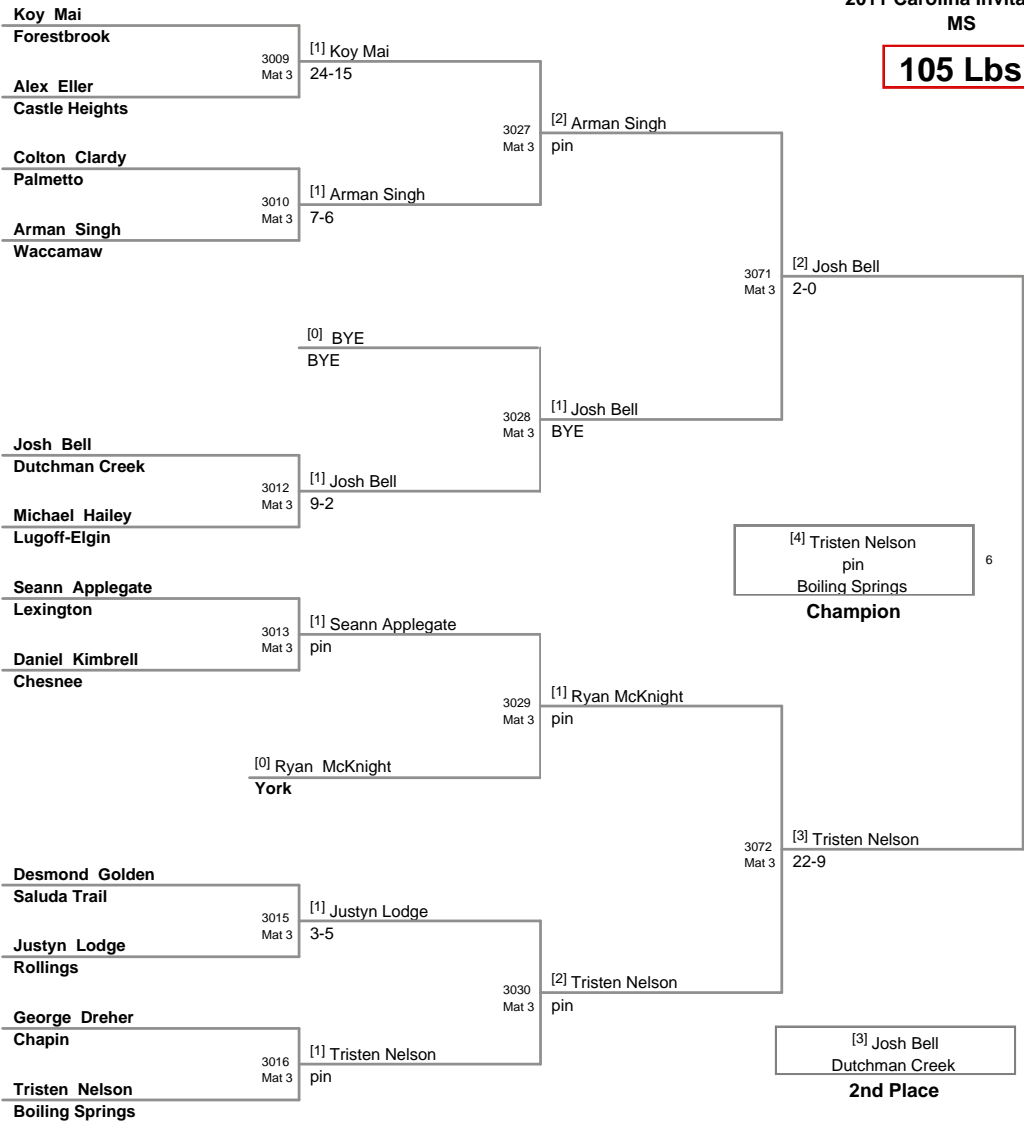

2011 Carolina Invitational
MS

105 Lbs