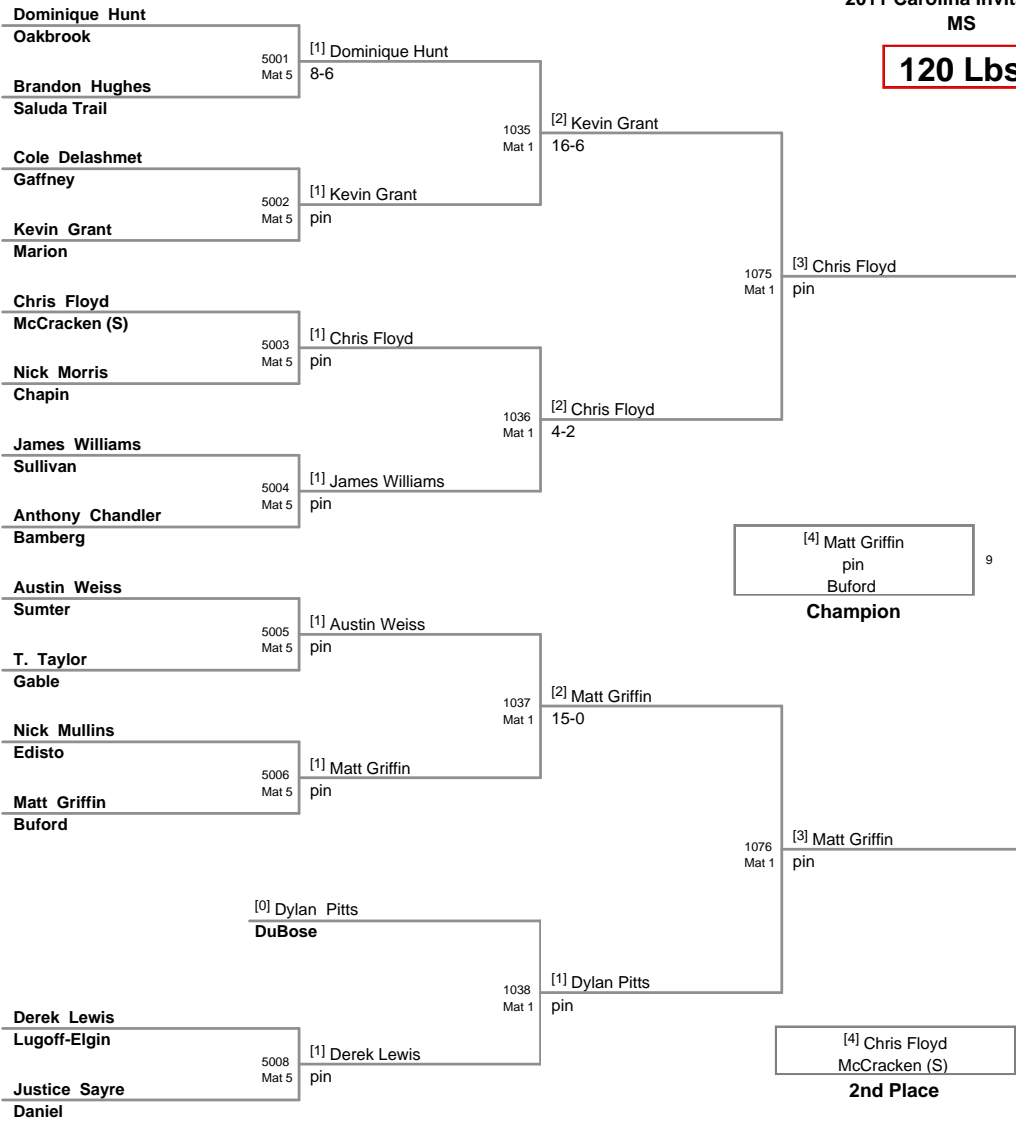

2011 Carolina Invitational
MS

120 Lbs